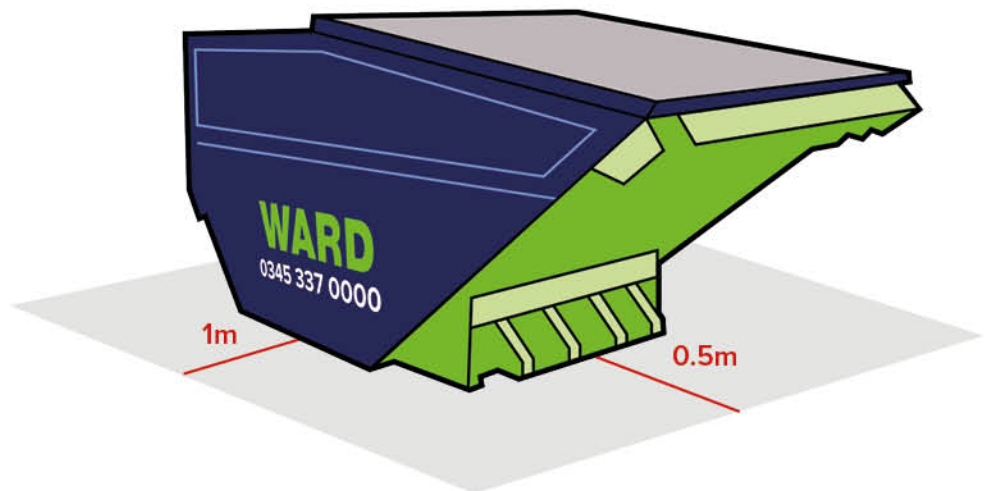

They offer a long-life, cost effective service solution for regular waste management.

Description	Capacity	Length	Depth	Height
240L - two wheels no brake	240 litres	0.75m	0.58m	1.10m
340L - two wheels no brake	340 litres	0.86m	0.63m	1.10m
660L - four castors + brake	660 litres	1.2m	0.70m	1.34m
1100L - four castors + brake	1100 litres	1.28m	0.98m	1.37m

## Rear End Loading (REL) container

The Rear End Loading (REL) Container has the advantage of a generous capacity with a durable lid, enclosing your refuse and keeping your premises tidy.

We offer a variety of different capacities which provide ample space for commercial and industrial waste and are available for regular contract hire or on a one-off or short term basis.