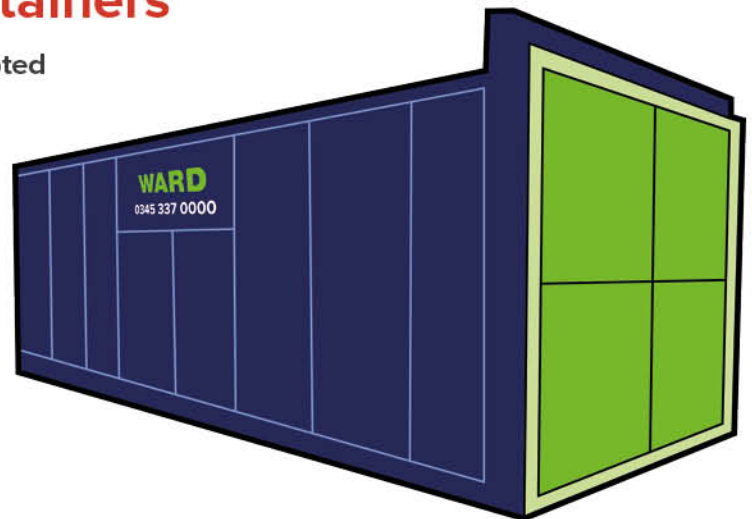

Roll on / offs	Height	Length	Width
20yd³ (15.29m³)	1.50m	6.10m	2.50m
35yd³ (26.76m³)	2.30m	6.10m	2.50m
40yd³ (30.58m³)	2.60m	6.10m	2.50m
50yd³ (38.22m³)	3.00m	6.10m	2.50m